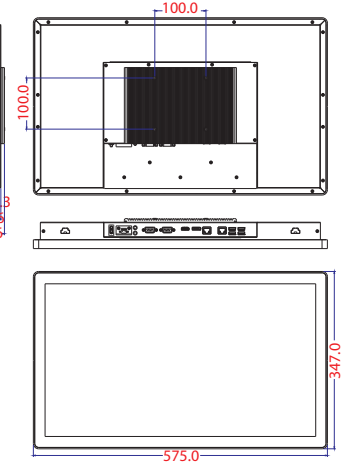

### ▶ PRODUCT HIGHLIGHTS

- ▶ 15.6" / 18.5" / 21.5" / 23.8" widescreen 10-point PCAP multi-touch LCD display
- ▶ 7th Generation Intel® Core™ / Celeron® U-Series Processors
- ▶ 2x DDR4 SO-DIMM memory socket
- ▶ 1x HDMI 2.0, 1x DP for video output
- ▶ Triple display support
- ▶ 2x GbE LAN for Ethernet
- ▶ 4x USB 3.0 for USB device connection
- ▶ 2x RS232/422/485 for serial device connection
- ▶ 1x 2.5" SATA 3.0 HDD / SSD support
- ▶ 1x mPCIe, 1x M.2 Key B for expansion
- ▶ Passive cooling design
- ▶ IP65-rated front design
- ▶ Fully flat front design
- ▶ Ultra-slim frame design
- ▶ Glass hardness of 6H

### ▶ MECHANICAL DIMENSIONS

▶ 15.6" Model

▶ 18.5" Model

▶ 21.5" Model

▶ 23.8" Model

unit: mm