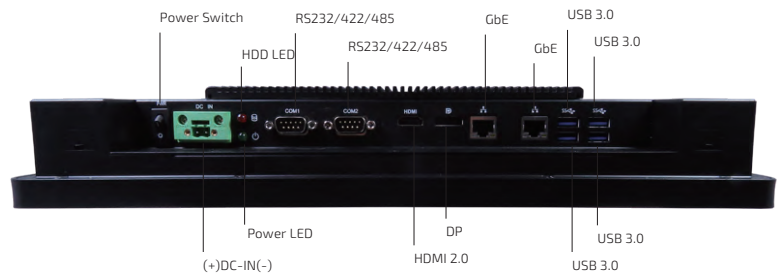

## 15.6" / 18.5" / 21.5" / 23.8" WIDESCREEN 10-POINT PCAP PANEL PC WITH 7TH GEN INTEL® CORE™ U-SERIES CPU

Powered by 7th Generation Intel® Core™ / Celeron® U-Series Processors, XtremeClient-KLU Flat Panel PC has greatly improved graphics performance, power efficiency and wireless connectivity. In addition to 1x HDMI 2.0, 1x DP, 2x GbE LAN, 4x USB 3.0 and 2x RS232/422/485 for display output, Ethernet and peripheral applications, it reserves 1x mPCIe and 1x M.2 Key B for wireless, storage or other possible functional expansion.

The ultra-slim frame design is its another important feature, which provides an almost zero-frame screen and puts no boundary on

the visual enjoyment. In addition, the widescreen with 16:9 aspect ratio and 10-point PCAP multi-touch function can provide comfortable viewing experience to operators and allow multi-window display without toggling.

Finally, the IP65-rated flat panel front design with 6H hardness glassy surface can provide good resistance against water spray, contamination, scratch or abrasion, making it suitable for harsh environments. It is therefore ideal for a wide range of industrial applications.

### ▶ PRODUCT HIGHLIGHTS

- ▶ 15.6" / 18.5" / 21.5" / 23.8" widescreen 10-point PCAP multi-touch LCD display
- ▶ 7th Generation Intel® Core™ / Celeron® U-Series Processors
- ▶ 2x DDR4 SO-DIMM memory socket
- ▶ 1x HDMI 2.0, 1x DP for video output
- ▶ Triple display support
- ▶ 2x GbE LAN for Ethernet
- ▶ 4x USB 3.0 for USB device connection
- ▶ 2x RS232/422/485 for serial device connection
- ▶ 1x 2.5" SATA 3.0 HDD / SSD support
- ▶ 1x mPCIe, 1x M.2 Key B for expansion
- ▶ Passive cooling design
- ▶ IP65-rated front design
- ▶ Fully flat front design
- ▶ Ultra-slim frame design
- ▶ Glass hardness of 6H