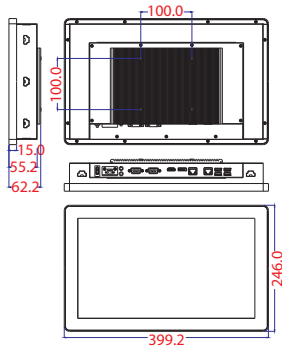

The ultra-slim frame design is its another important feature, which provides an almost zero-frame screen and puts no boundary on

the visual enjoyment. In addition, the widescreen with 16:9 aspect ratio and 10-point PCAP multi-touch function can provide comfortable viewing experience to operators and allow multi-window display without toggling.

### ▶ PRODUCT HIGHLIGHTS

- ▶ 15.6" / 18.5" / 21.5" / 23.8" widescreen 10-point PCAP multi-touch LCD display
- ▶ 7th Generation Intel® Core™ / Celeron® U-Series Processors
- ▶ 2x DDR4 SO-DIMM memory socket
- ▶ 1x HDMI 2.0, 1x DP for video output
- ▶ Triple display support
- ▶ 2x GbE LAN for Ethernet
- ▶ 4x USB 3.0 for USB device connection
- ▶ 2x RS232/422/485 for serial device connection
- ▶ 1x 2.5" SATA 3.0 HDD / SSD support
- ▶ 1x mPCIe, 1x M.2 Key B for expansion
- ▶ Passive cooling design
- ▶ IP65-rated front design
- ▶ Fully flat front design
- ▶ Ultra-slim frame design
- ▶ Glass hardness of 6H

### ▶ MECHANICAL DIMENSIONS

▶ 15.6" Model

▶ 18.5" Model

▶ 21.5" Model

▶ 23.8" Model

unit: mm