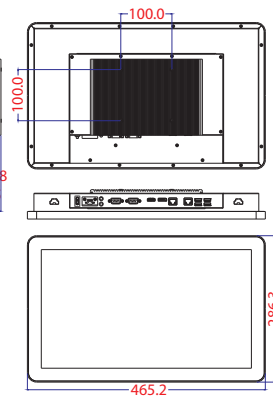

### ▶ PRODUCT HIGHLIGHTS

- ▶ 15.6" / 18.5" / 21.5" / 23.8" widescreen 10-point PCAP multi-touch LCD display
- ▶ 7th Generation Intel® Core™ / Celeron® U-Series Processors
- ▶ 2x DDR4 SO-DIMM memory socket
- ▶ 1x HDMI 2.0, 1x DP for video output
- ▶ Triple display support
- ▶ 2x GbE LAN for Ethernet
- ▶ 4x USB 3.0 for USB device connection
- ▶ 2x RS232/422/485 for serial device connection
- ▶ 1x 2.5" SATA 3.0 HDD / SSD support
- ▶ 1x mPCIe, 1x M.2 Key B for expansion
- ▶ Passive cooling design
- ▶ IP65-rated front design
- ▶ Fully flat front design
- ▶ Ultra-slim frame design
- ▶ Glass hardness of 6H

### ▶ MECHANICAL DIMENSIONS

▶ 15.6" Model

▶ 18.5" Model

▶ 21.5" Model

▶ 23.8" Model

unit: mm