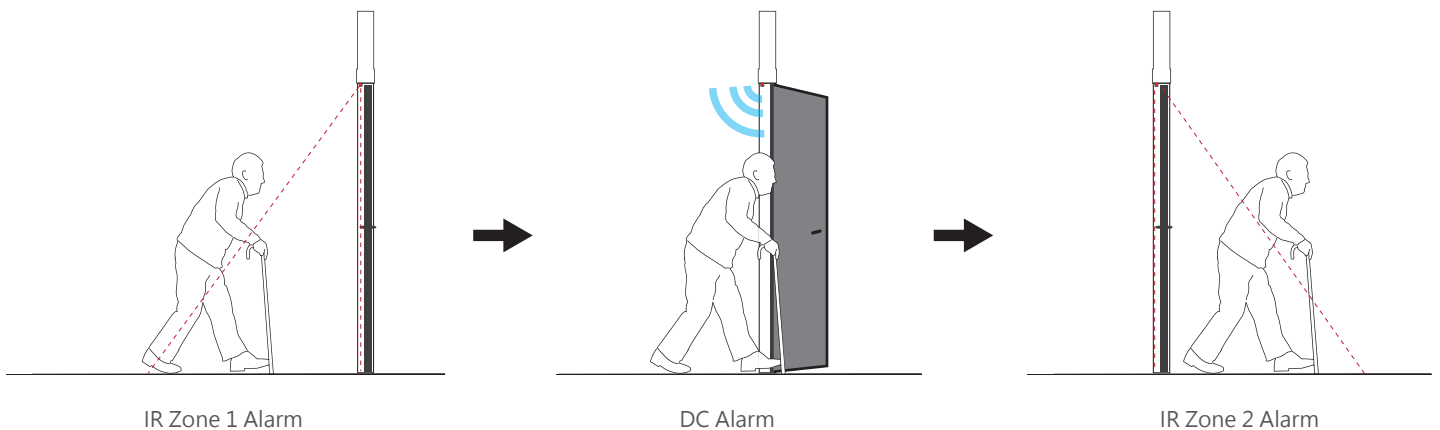

## WADC-1 Wandering Prevention Door Contact

An Ideal Choice to Guard the Entrances and Exits

WADC-1 is a door contact that combines PIR sensors to monitor openings of the door and detect the movements around it. As an enhancement to comprehensive care for the elderly, WADC-1 is specially designed for those who are suffering from dementia and prone to wander, protecting them from potential risks.

WADC-1 should be installed on the door frame right above the door to look downward and monitor movements around the door. When the user opens the door, moving from inside of the room to the outside, WADC-1 will transmit signals to the control panel and the caregiver will be notified that the user leaves the room. The adjustable sensitivity levels further offer convenience for usages.

WADC-1 is ideal for guarding doorways, corridors, hallways and passages. For caregivers, the activation from the multifunctional door contact not only effectively helps them be aware of users' action but also serves as a timely reminder to tend their loved ones' needs. WADC-1 secures the complete care for users and provides great assistance to caregiving.

### Features

- Monitors the opening/closing of the door and detects movements around it
- Compact design
- Adjustable sensitivity levels
- Easy and flexible installation
- Mounted on the door frame
- Coverage pattern: 3 x 1.5 meters for each zone
- Ideal for guarding doorways, corridors, hallways and passages