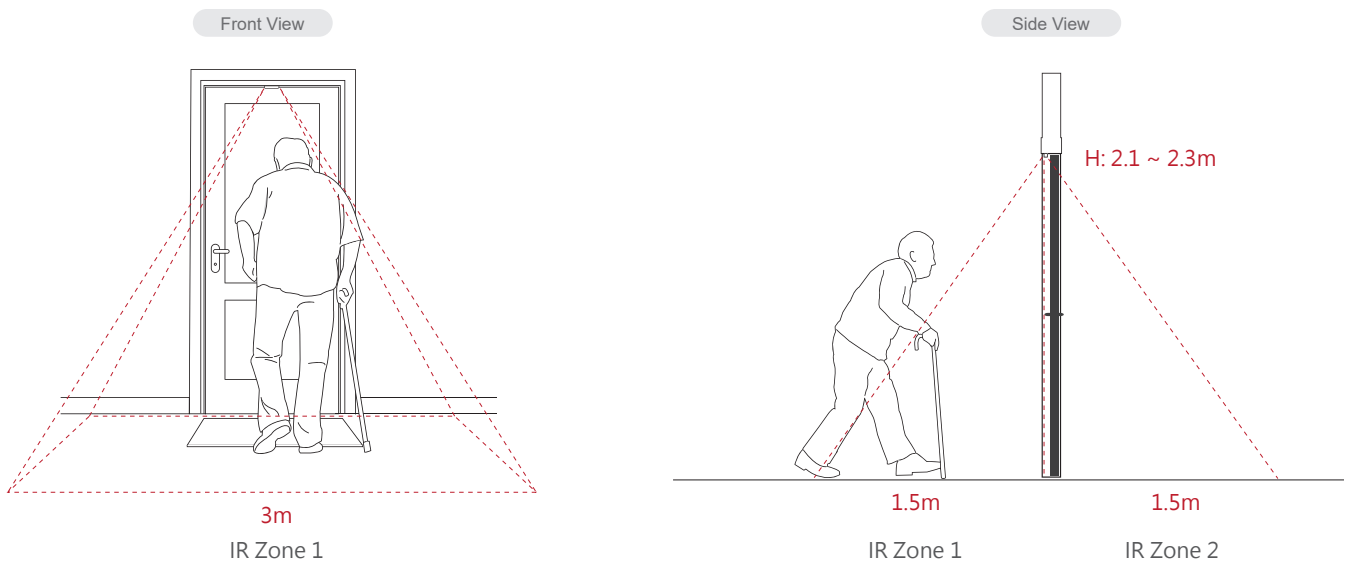

## WADC-1 Wandering Prevention Door Contact

An Ideal Choice to Guard the Entrances and Exits

WADC-1 is a door contact that combines PIR sensors to monitor openings of the door and detect the movements around it. As an enhancement to comprehensive care for the elderly, WADC-1 is specially designed for those who are suffering from dementia and prone to wander, protecting them from potential risks.

WADC-1 should be installed on the door frame right above the door to look downward and monitor movements around the door. When the user opens the door, moving from inside of the room to the outside, WADC-1 will transmit signals to the control panel and the caregiver will be notified that the user leaves the room. The adjustable sensitivity levels further offer convenience for usages.

### Features

- Monitors the opening/closing of the door and detects movements around it
- Compact design
- Adjustable sensitivity levels
- Easy and flexible installation
- Mounted on the door frame
- Coverage pattern: 3 x 1.5 meters for each zone
- Ideal for guarding doorways, corridors, hallways and passages